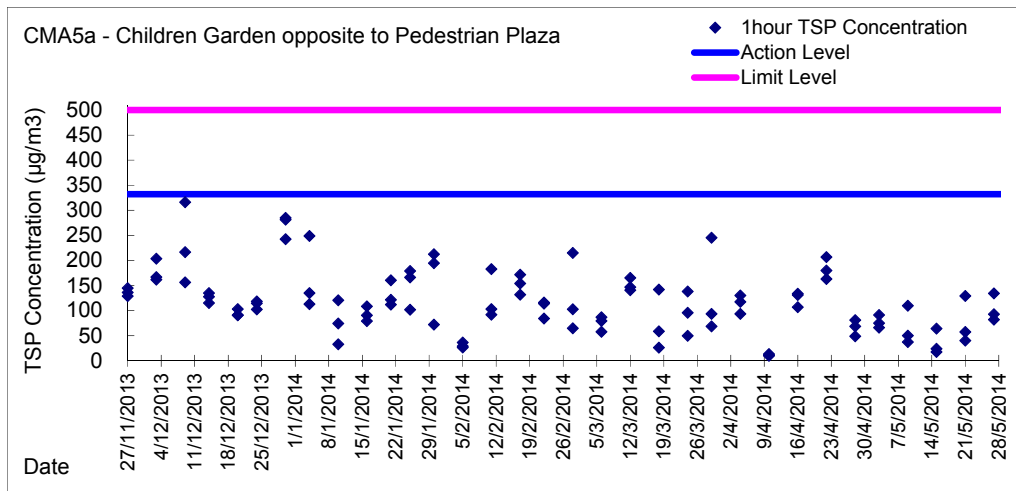

Graphic Presentation of 1 hour TSP Result

Graphic Presentation of 1 hour TSP Result

Graphic Presentation of 24 hour TSP Result

Graphic Presentation of 24 hour TSP Result