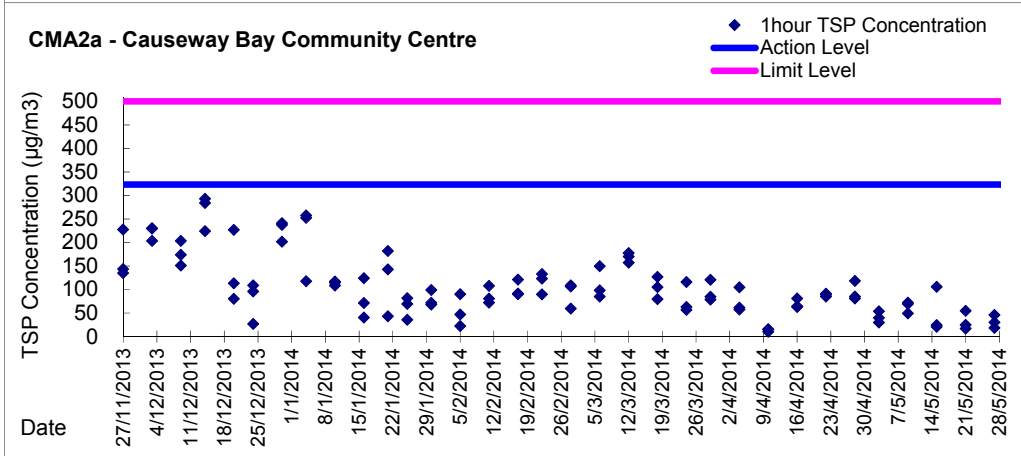

Graphic Presentation of 1 hour TSP Result

Graphic Presentation of 1 hour TSP Result

Graphic Presentation of 24 hour TSP Result

Graphic Presentation of 24 hour TSP Result