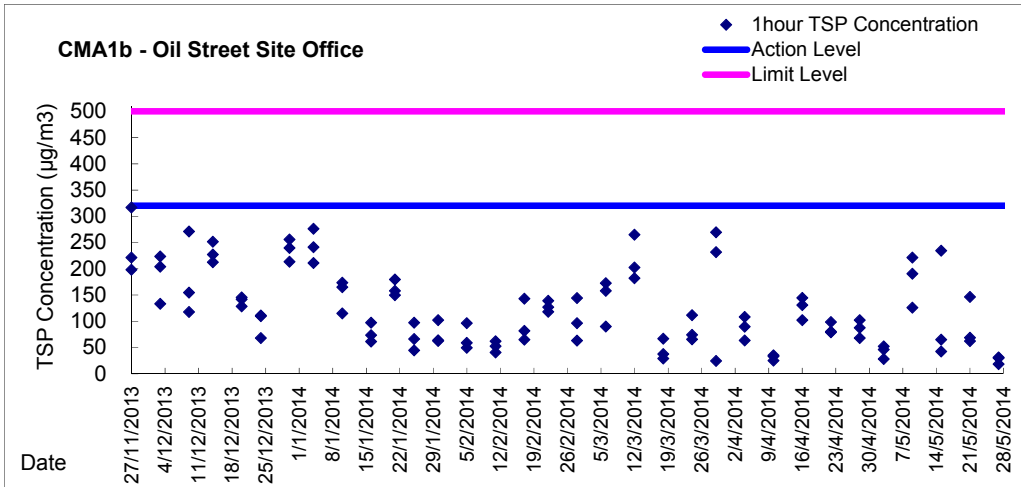

Graphic Presentation of 1 hour TSP Result

Graphic Presentation of 1 hour TSP Result

Graphic Presentation of 24 hour TSP Result

Graphic Presentation of 24 hour TSP Result