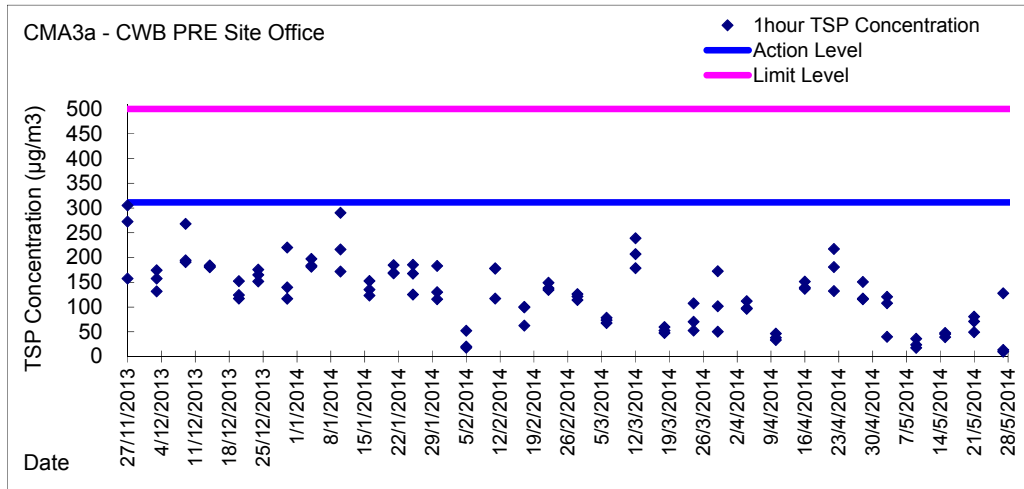

Graphic Presentation of 1 hour TSP Result

Graphic Presentation of 1 hour TSP Result

Graphic Presentation of 24 hour TSP Result

Graphic Presentation of 24 hour TSP Result