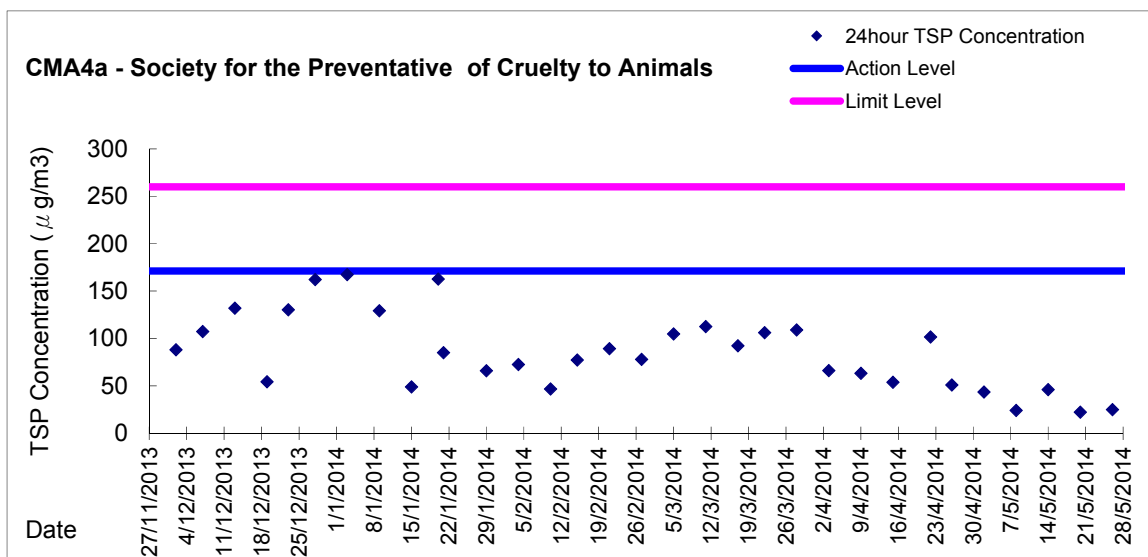

Graphic Presentation of 1 hour TSP Result

Graphic Presentation of 1 hour TSP Result

Graphic Presentation of 24 hour TSP Result

Graphic Presentation of 24 hour TSP Result