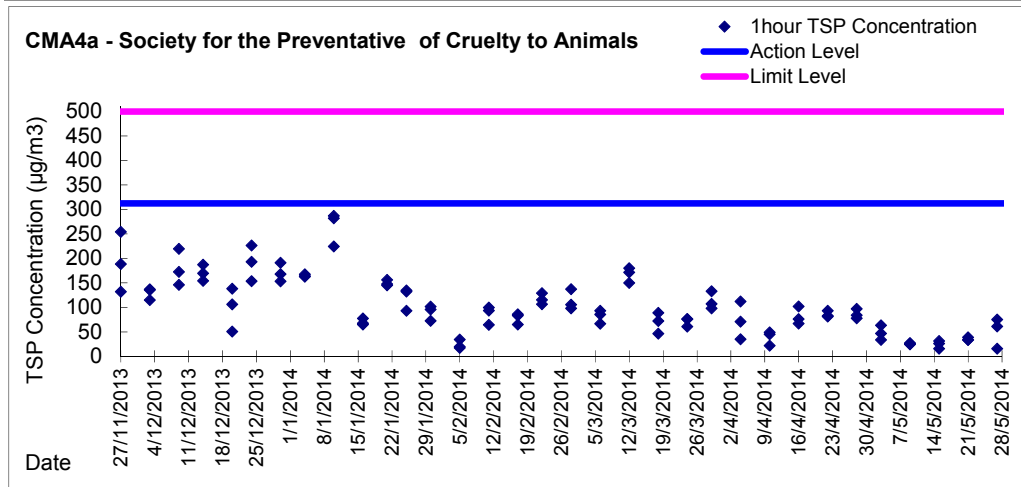

Graphic Presentation of 1 hour TSP Result

Graphic Presentation of 1 hour TSP Result

Graphic Presentation of 24 hour TSP Result

Graphic Presentation of 24 hour TSP Result