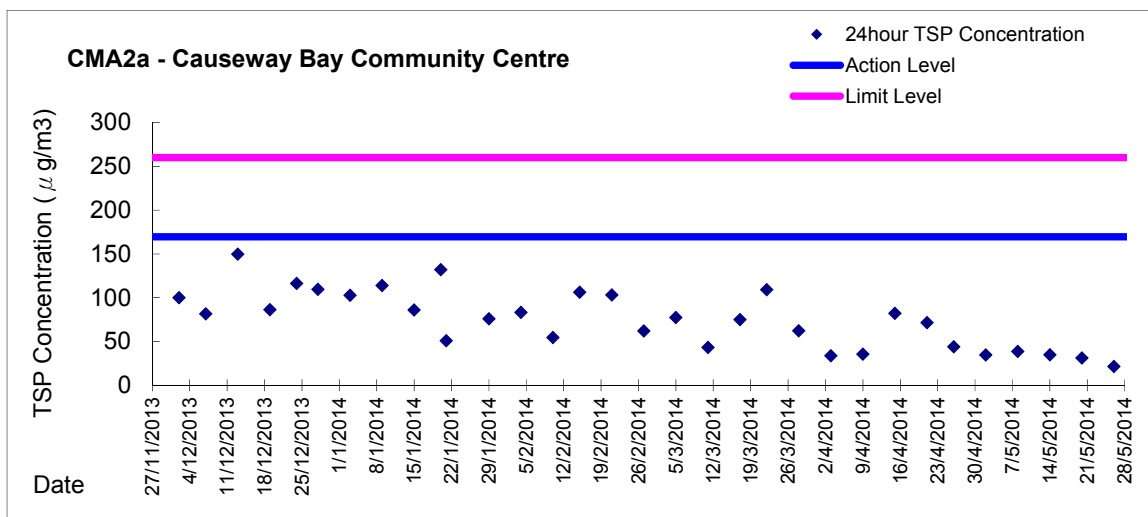

Graphic Presentation of 1 hour TSP Result

Graphic Presentation of 1 hour TSP Result

Graphic Presentation of 24 hour TSP Result

Graphic Presentation of 24 hour TSP Result