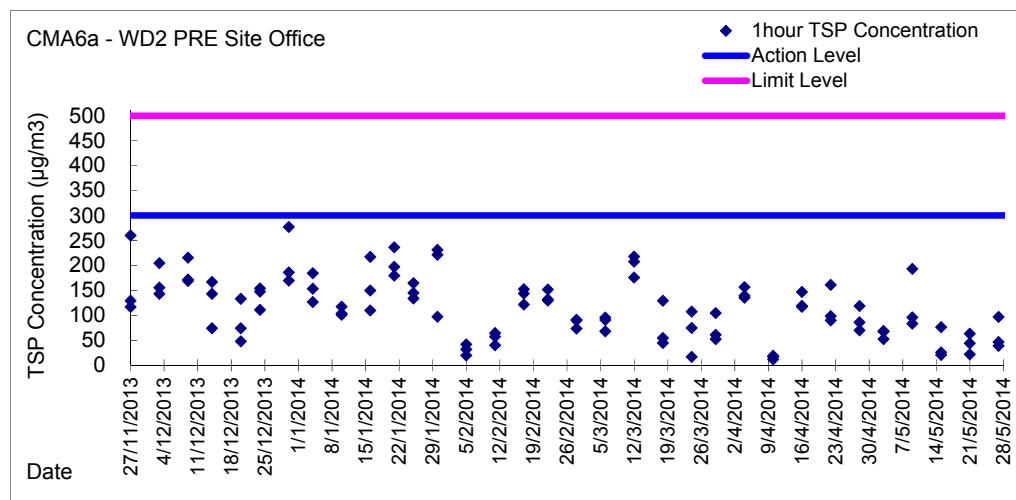

Graphic Presentation of 1 hour TSP Result

Graphic Presentation of 1 hour TSP Result

Graphic Presentation of 24 hour TSP Result

Graphic Presentation of 24 hour TSP Result