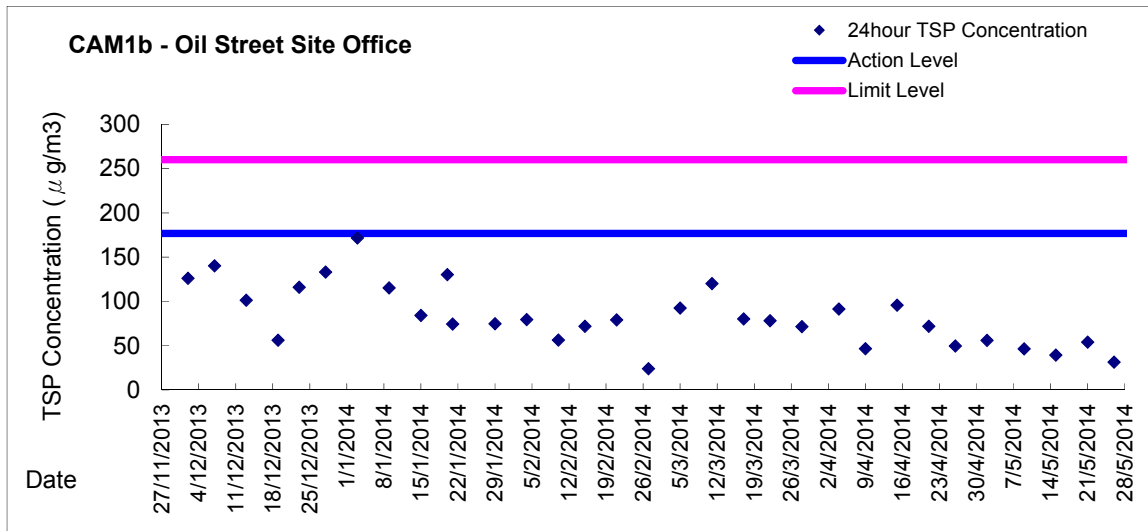

Graphic Presentation of 1 hour TSP Result

Graphic Presentation of 1 hour TSP Result

Graphic Presentation of 24 hour TSP Result

Graphic Presentation of 24 hour TSP Result